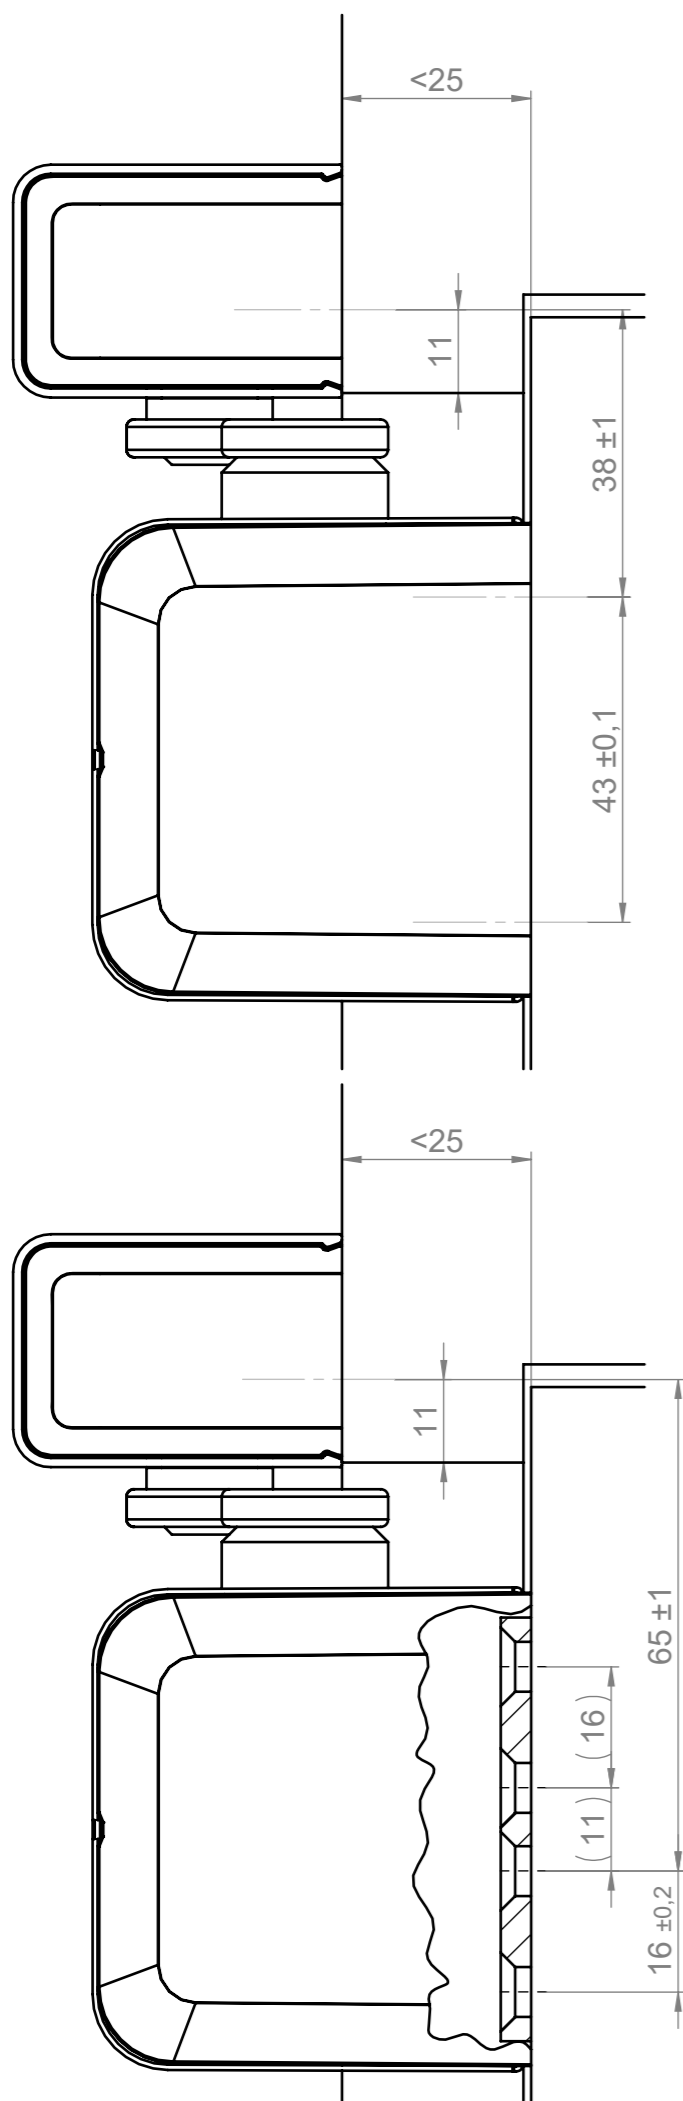

This work is copyright and no part may be reproduced, by any process, nor may any other exclusive right be exercised without the permission of ASSA ABLOY.

Direktbefestigung
direct installation

DIN rechts
right hand door

DIN links
left hand door

Befestigung mit Montageplatte
installation with mounting plate

DIN rechts
right hand door

DIN links
left hand door

State	Description	Date	Name				
Inspection Dimension				Name local language		DC500-DC700 G-E	
Surface:				Material:		General tolerance:	
Volume:	Weight:	Surface area:	Created (YYYY-MM-DD):	Designed by:	Drawn by:	Scale:	Projection:
7894020.08 mm ³	73888.95 gram	1784317.12 mm ²	2018-05-17	andsau	andsau	1:5 (A3)	
ASSA ABLOY ASSA ABLOY Sicherheitstechnik GmbH				Door closer accessory standard installation opposite hinge side Normalmontage Bandgegenseite		Alternate ID	
						DC500/700.30-1050	
Document ID						Rev.:	
D000987499-001						1	