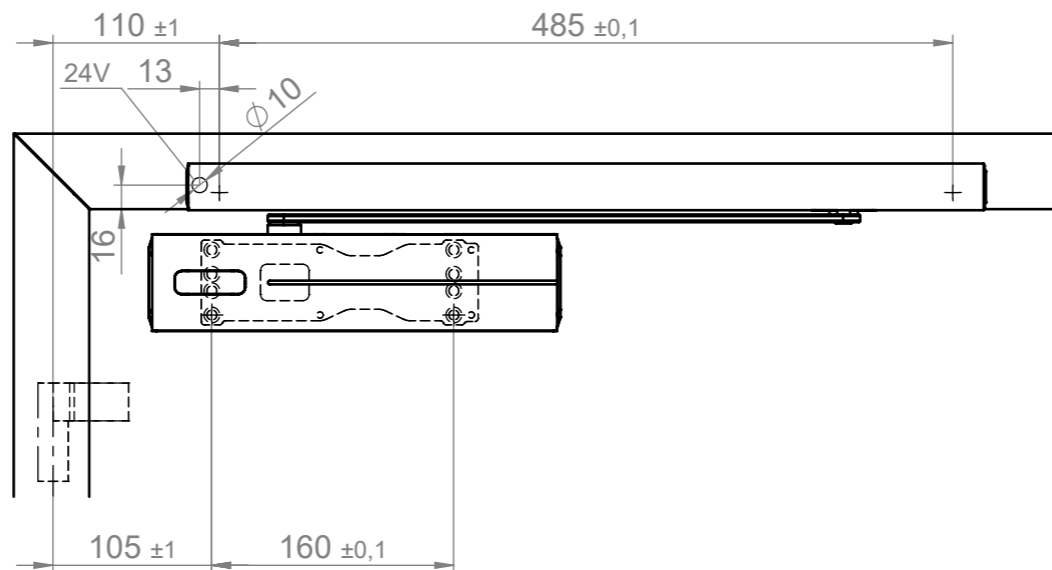

This work is copyright and no part may be reproduced, by any process, nor may any other exclusive right be exercised without the permission of ASSA ABLOY.

Direktbefestigung
direct installation

DIN rechts
right hand door

DIN links
left hand door

Befestigung mit Montageplatte
installation with mounting plate

DIN rechts
right hand door

DIN links
left hand door

State	Description	Date	Name				
Inspection Dimension				Name local language		DC500-DC700 G-E	
Surface:				Material:		General tolerance:	
Volume:	Weight:	Surface area:	Created (YYYY-MM-DD):	Designed by:	Drawn by:	Scale:	Projection:
7894020.08 mm ³	73888.95 gram	1784317.12 mm ²	2018-05-17	andsau	andsau	1:5 (A3)	
ASSA ABLOY ASSA ABLOY Sicherheitstechnik GmbH				Door closer accessory standard installation opposite hinge side Normalmontage Bandgegenseite		Alternate ID	
						DC500/700.30-1050	
Document ID						Rev.:	
D000987499-001						1	