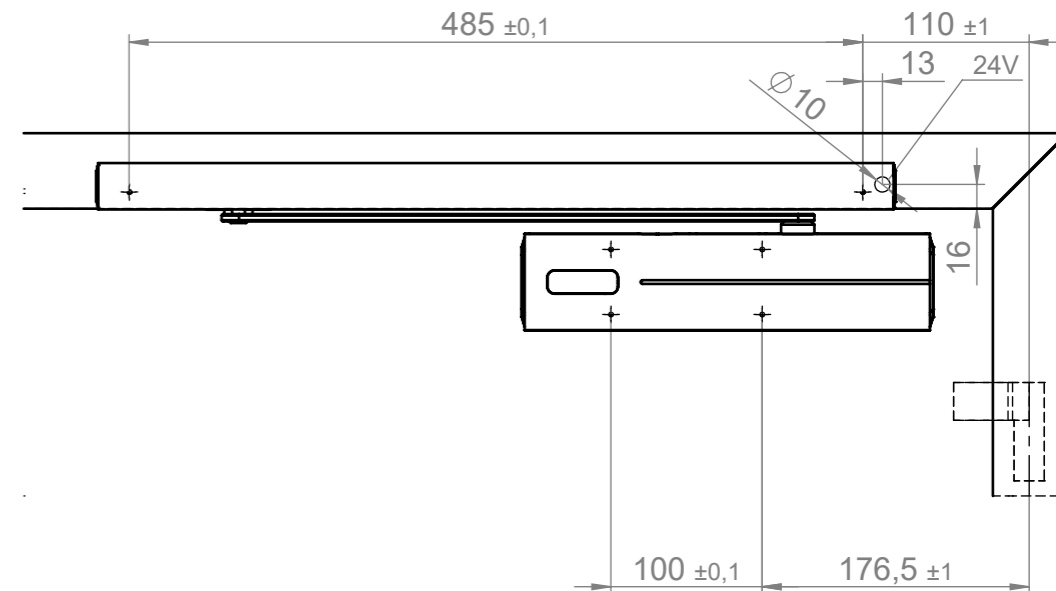

This work is copyright and no part may be reproduced, by any process, nor may any other exclusive right be exercised without the permission of ASSA ABLOY.

Direktbefestigung
direct installation

DIN rechts
right hand door

DIN links
left hand door

Befestigung mit Montageplatte
installation with mounting plate

DIN rechts
right hand door

DIN links
left hand door

State	Description	Date	Name				
Inspection Dimension				Name local language		DC500-DC700 G-E	
Surface:				Material:		General tolerance:	
Volume:	Weight:	Surface area:	Created (YYYY-MM-DD):	Designed by:	Drawn by:	Scale:	Projection:
7894020.08 mm ³	73888.95 gram	1784317.12 mm ²	2018-05-17	andsau	andsau	1:5 (A3)	
ASSA ABLOY ASSA ABLOY Sicherheitstechnik GmbH				Door closer accessory standard installation opposite hinge side Normalmontage Bandgegenseite		Alternate ID	
						DC500/700.30-1050	
Document ID						Rev.:	
D000987499-001						1	