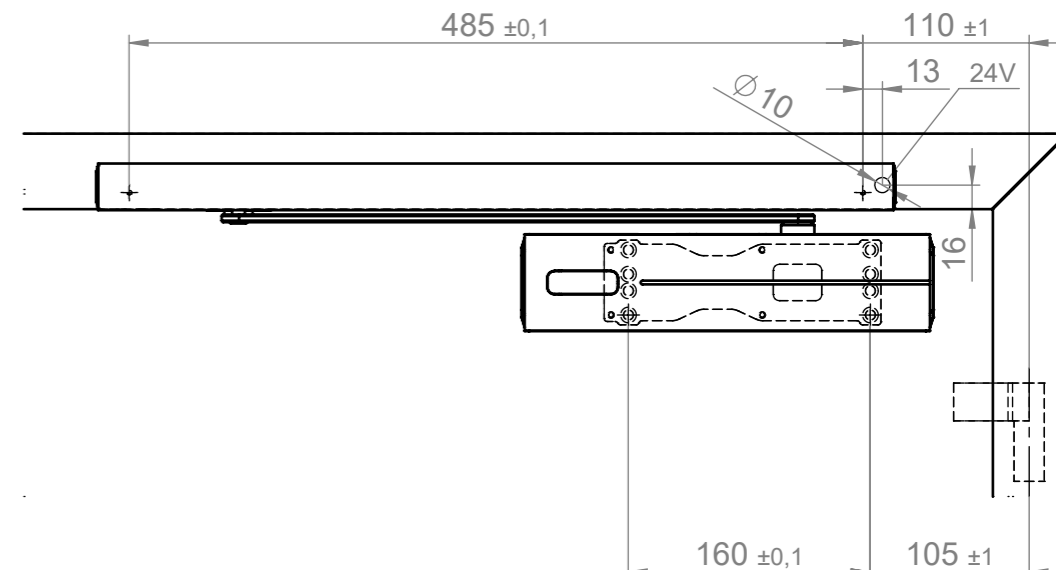

This work is copyright and no part may be reproduced, by any process, nor may any other exclusive right be exercised without the permission of ASSA ABLOY.

Direktbefestigung
direct installation

DIN rechts
right hand door

DIN links
left hand door

Befestigung mit Montageplatte
installation with mounting plate

DIN rechts
right hand door

DIN links
left hand door

State	Description	Date	Name				
Inspection Dimension				Name local language		DC500-DC700 G-E	
Surface:				Material:		General tolerance:	
Volume:	Weight:	Surface area:	Created (YYYY-MM-DD):	Designed by:	Drawn by:	Scale:	Projection:
7894020.08 mm ³	73888.95 gram	1784317.12 mm ²	2018-05-17	andsau	andsau	1:5 (A3)	
ASSA ABLOY ASSA ABLOY Sicherheitstechnik GmbH				Door closer accessory standard installation opposite hinge side Normalmontage Bandgegenseite		Alternate ID	
						DC500/700.30-1050	
Document ID						Rev.:	
D000987499-001						1	