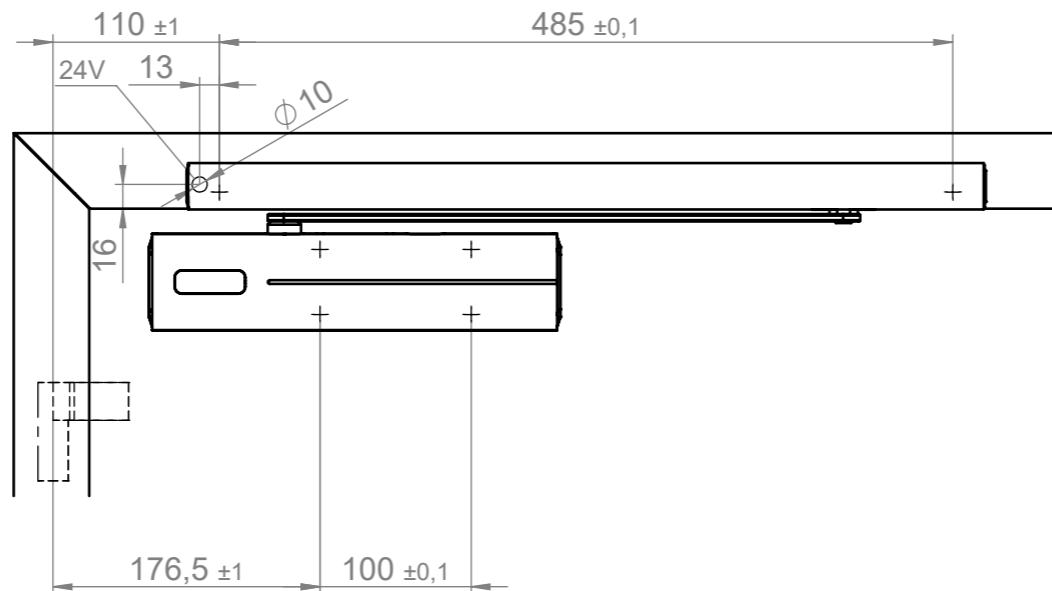

This work is copyright and no part may be reproduced, by any process, nor may any other exclusive right be exercised without the permission of ASSA ABLOY.

Direktbefestigung
direct installation

DIN rechts
right hand door

DIN links
left hand door

Befestigung mit Montageplatte
installation with mounting plate

DIN rechts
right hand door

DIN links
left hand door

State	Description	Date	Name				
Inspection Dimension				Name local language		DC500-DC700 G-E	
Surface:				Material:		General tolerance:	
Volume:	Weight:	Surface area:	Created (YYYY-MM-DD):	Designed by:	Drawn by:	Scale:	Projection:
7894020.08 mm ³	73888.95 gram	1784317.12 mm ²	2018-05-17	andsau	andsau	1:5 (A3)	
ASSA ABLOY ASSA ABLOY Sicherheitstechnik GmbH				Door closer accessory standard installation opposite hinge side Normalmontage Bandgegenseite		Alternate ID	
						DC500/700.30-1050	
Document ID						Rev.:	
D000987499-001						1	