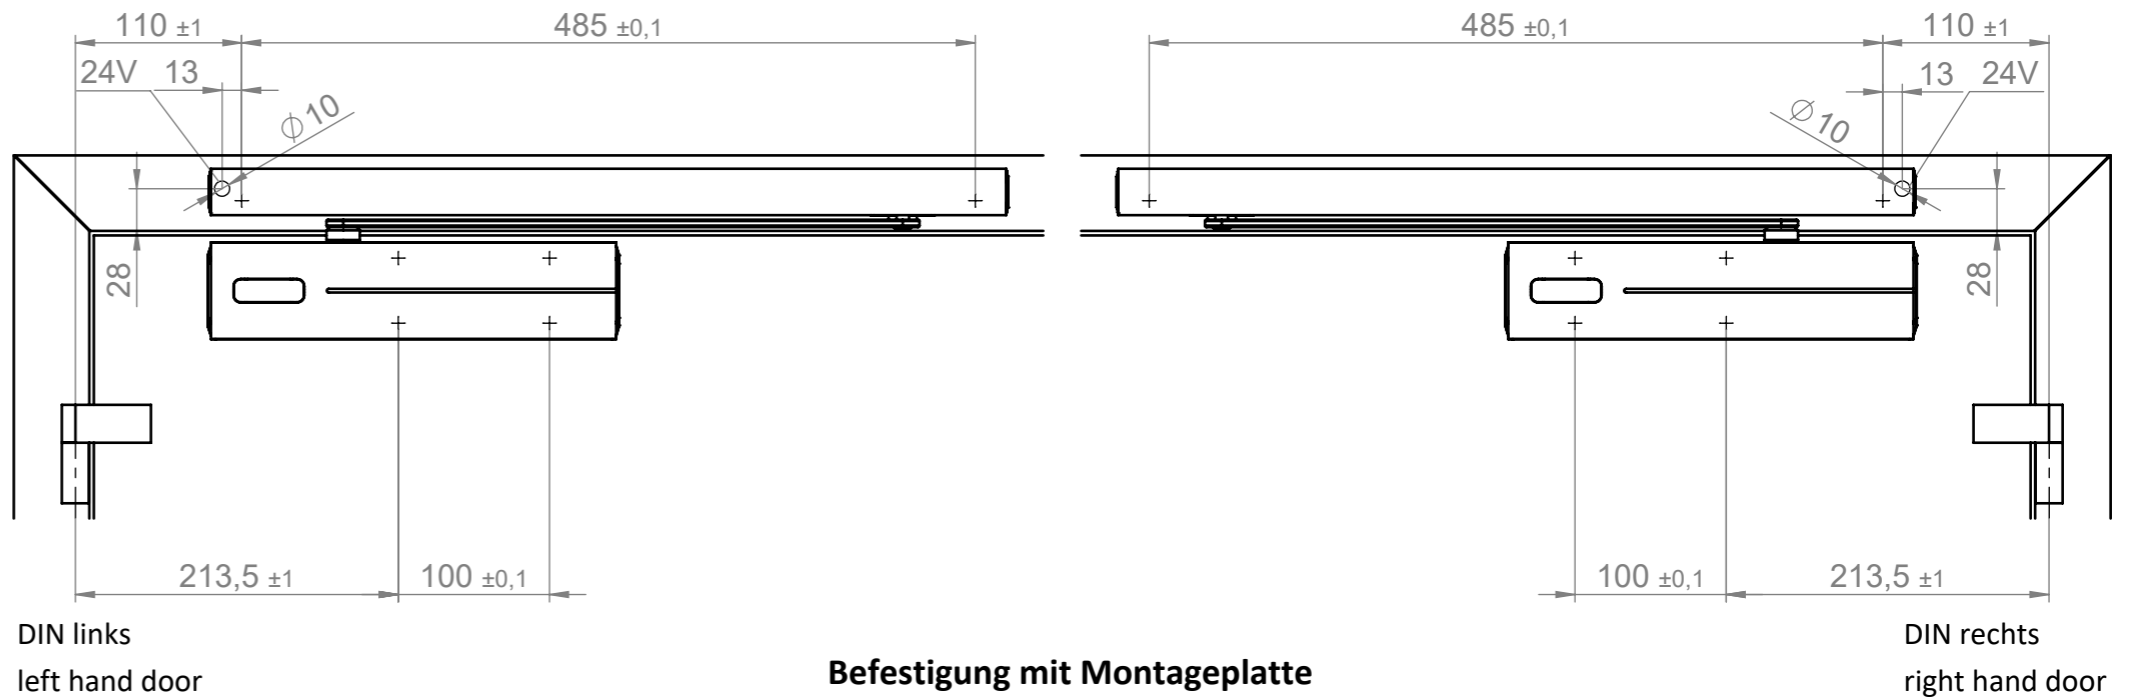

This work is copyright and no part may be reproduced, by any process, nor may any other exclusive right be exercised without the permission of ASSA ABLOY.

**Direktbefestigung**  
**direct installation**

**Befestigung mit Montageplatte**  
**installation with mounting plate**

State	Description	Date	Name							
Inspection Dimension				Name local language DC500-DC700 G-E						
Surface:				Material:		General tolerance:				
Volume: mm <sup>3</sup>	Weight: gram	Surface area: mm <sup>2</sup>	Created (YYYY-MM-DD): 2018-05-18	Designed by: andsau	Drawn by: andsau	Scale: 1:5 (A3)	Projection:			
<b>ASSA ABLOY</b> ASSA ABLOY Sicherheitstechnik GmbH				Door closer accessory standard installation hinge side Normalmontage Bandseite				Alternate ID <b>DC500/700.30-1040</b>		Rev.:
								Document ID <b>D000987587-001</b>		<b>1</b>