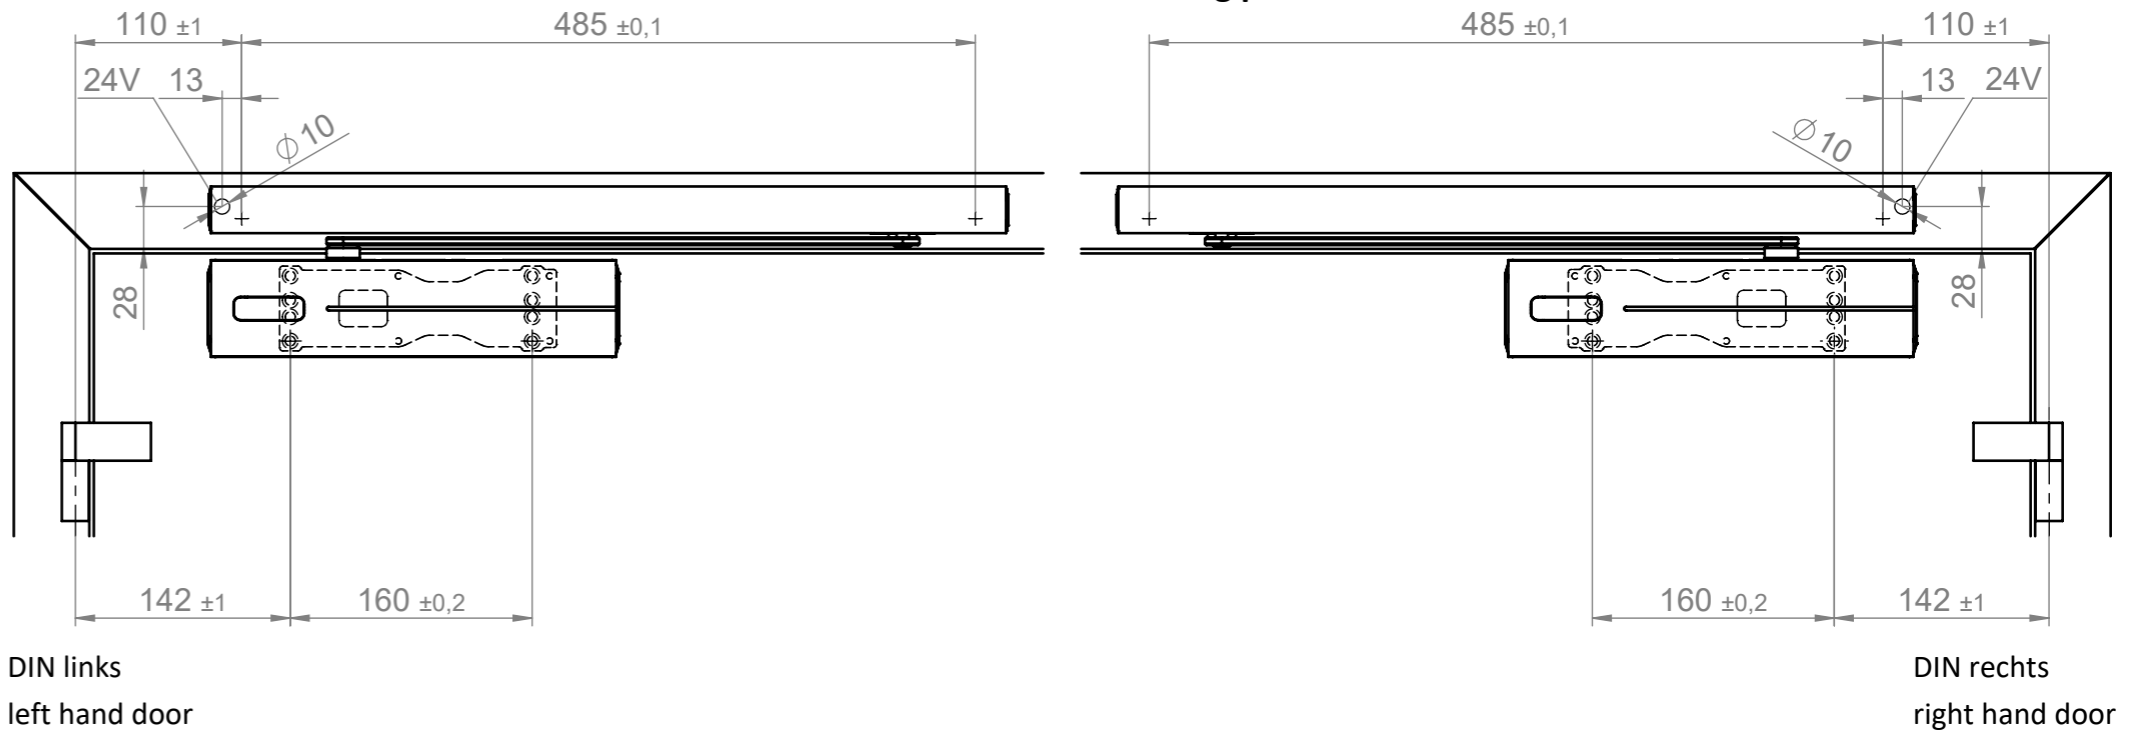

This work is copyright and no part may be reproduced, by any process, nor may any other exclusive right be exercised without the permission of ASSA ABLOY.

**Direktbefestigung**  
**direct installation**

**Befestigung mit Montageplatte**  
**installation with mounting plate**

State	Description	Date	Name							
Inspection Dimension				Name local language DC500-DC700 G-E						
Surface:				Material:		General tolerance:				
Volume: mm <sup>3</sup>	Weight: gram	Surface area: mm <sup>2</sup>	Created (YYYY-MM-DD): 2018-05-18	Designed by: andsau	Drawn by: andsau	Scale: 1:5 (A3)	Projection:			
<b>ASSA ABLOY</b> ASSA ABLOY Sicherheitstechnik GmbH				Door closer accessory standard installation hinge side Normalmontage Bandseite				Alternate ID <b>DC500/700.30-1040</b>		Rev.:
								Document ID <b>D000987587-001</b>		<b>1</b>