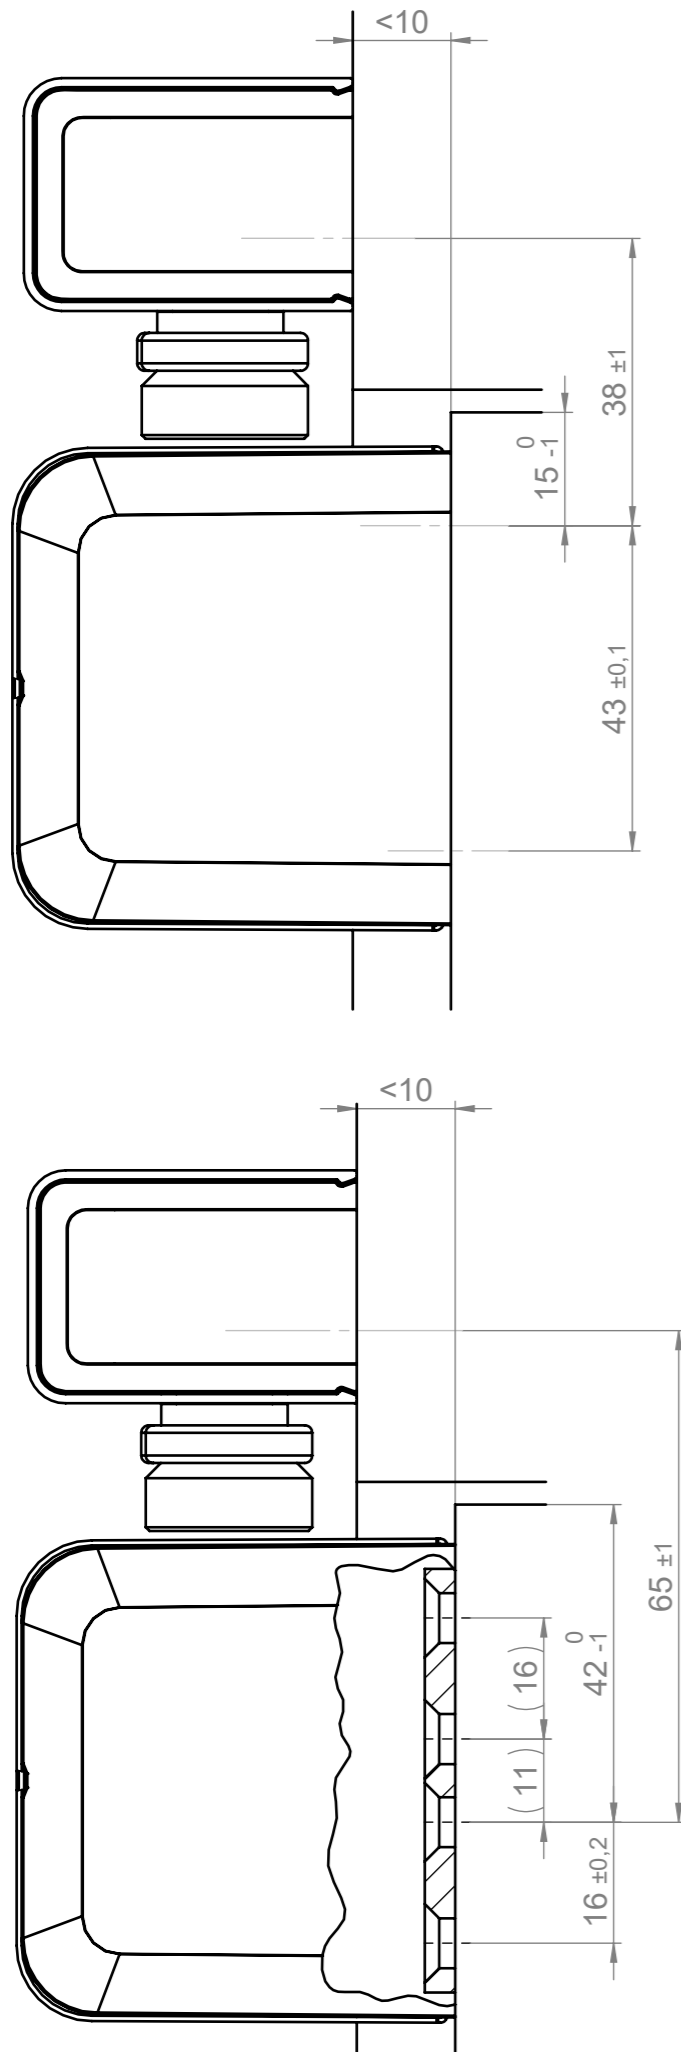

This work is copyright and no part may be reproduced, by any process, nor may any other exclusive right be exercised without the permission of ASSA ABLOY.

**Direktbefestigung**  
**direct installation**

**Befestigung mit Montageplatte**  
**installation with mounting plate**

State	Description	Date	Name							
Inspection Dimension				Name local language DC500-DC700 G-E						
Surface:				Material:		General tolerance:				
Volume: mm <sup>3</sup>	Weight: gram	Surface area: mm <sup>2</sup>	Created (YYYY-MM-DD): 2018-05-18	Designed by: andsau	Drawn by: andsau	Scale: 1:5 (A3)	Projection:			
<b>ASSA ABLOY</b> ASSA ABLOY Sicherheitstechnik GmbH				Door closer accessory standard installation hinge side Normalmontage Bandseite				Alternate ID <b>DC500/700.30-1040</b>		Rev.:
								Document ID <b>D000987587-001</b>		<b>1</b>