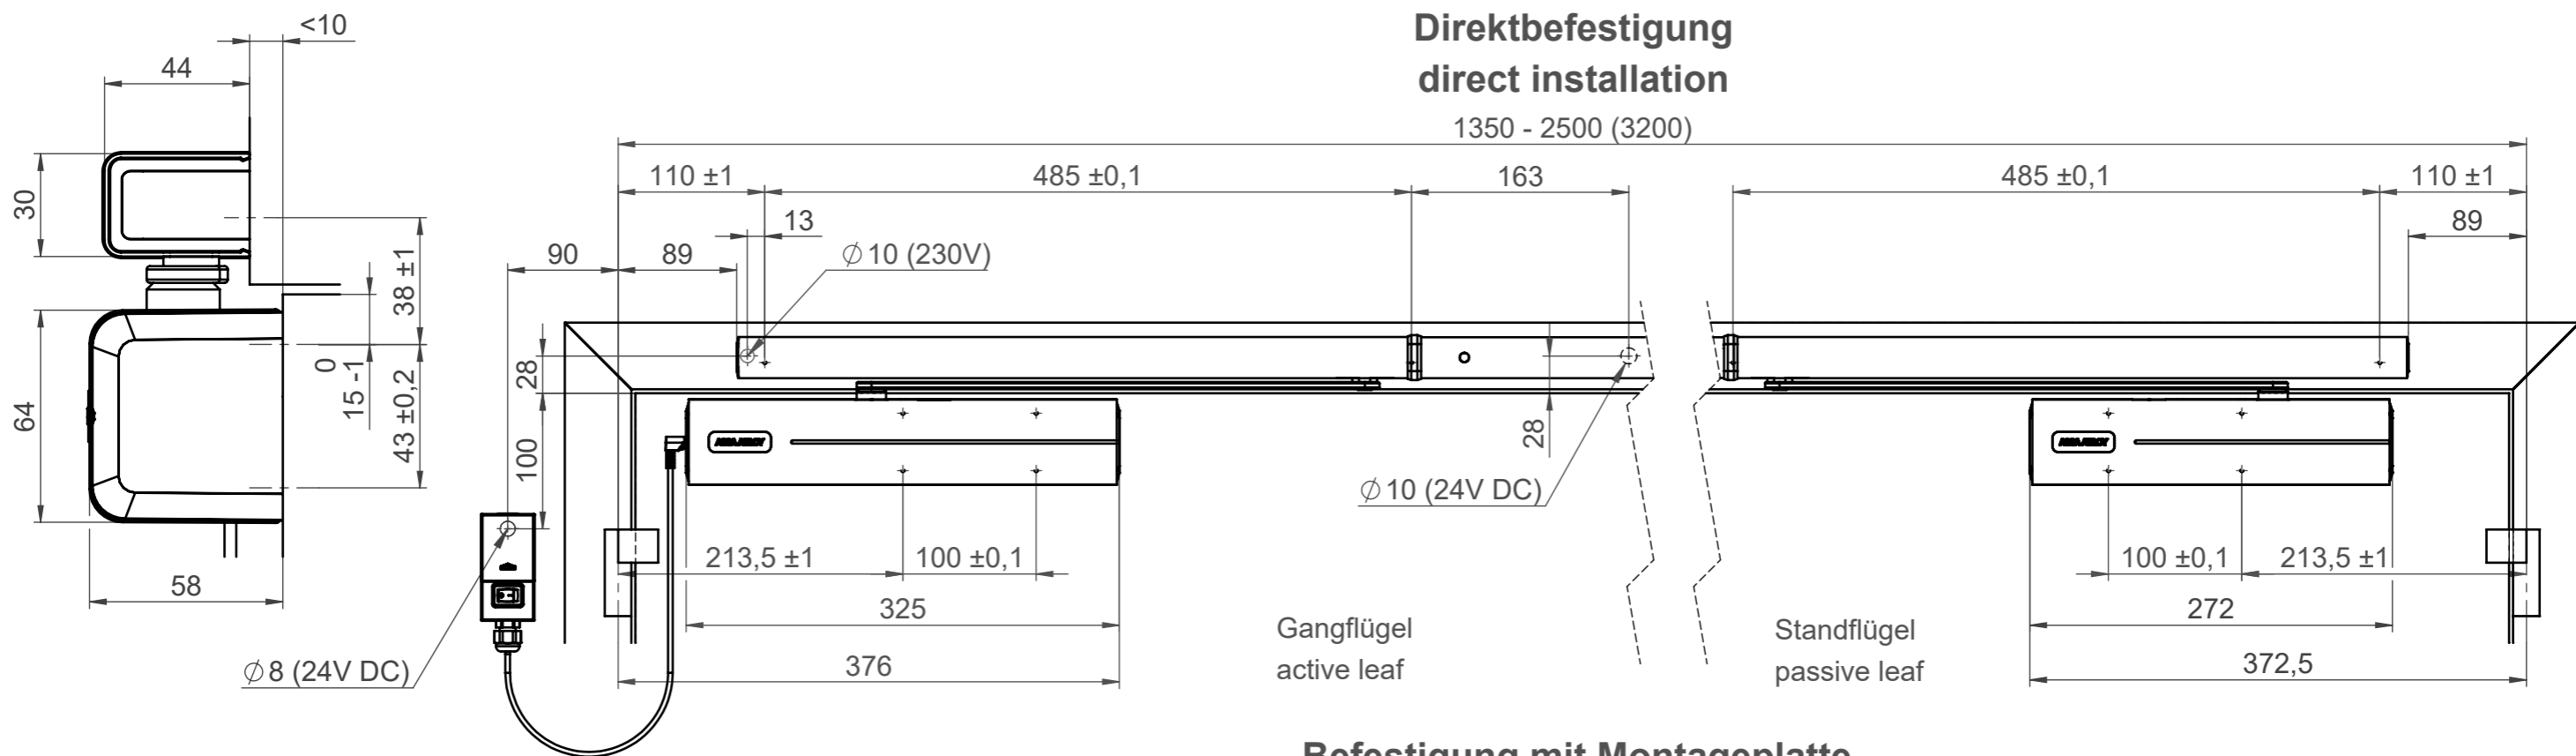

This work is copyright and no part may be reproduced, by any process, nor may any other exclusive right be exercised without the permission of ASSA ABLOY.

Direktbefestigung direct installation

1350 - 2500 (3200)

Befestigung mit Montageplatte installation with mounting plate

1350 - 2500 (3200)

State	Description	Date	Name						
Inspection Dimension				Name local language		DC700G-CO-FMS			
Surface:				Material:		General tolerance:			
Volume:	Weight:	Surface area:	Created (YYYY-MM-DD):	Designed by:	Drawn by:	Scale:	Projection:		
mm ³	gram	mm ²	2018-09-13	andsau	andsau	1:5 (A3)			
ASSA ABLOY			Door closer accessory			Alternate ID			
ASSA ABLOY Sicherheitstechnik GmbH			Standard installation hinge side			DC700G-CO-FMS-1000			
			Normalmontage Bandseite			Document ID		Rev.:	
						D001007564-001		1	