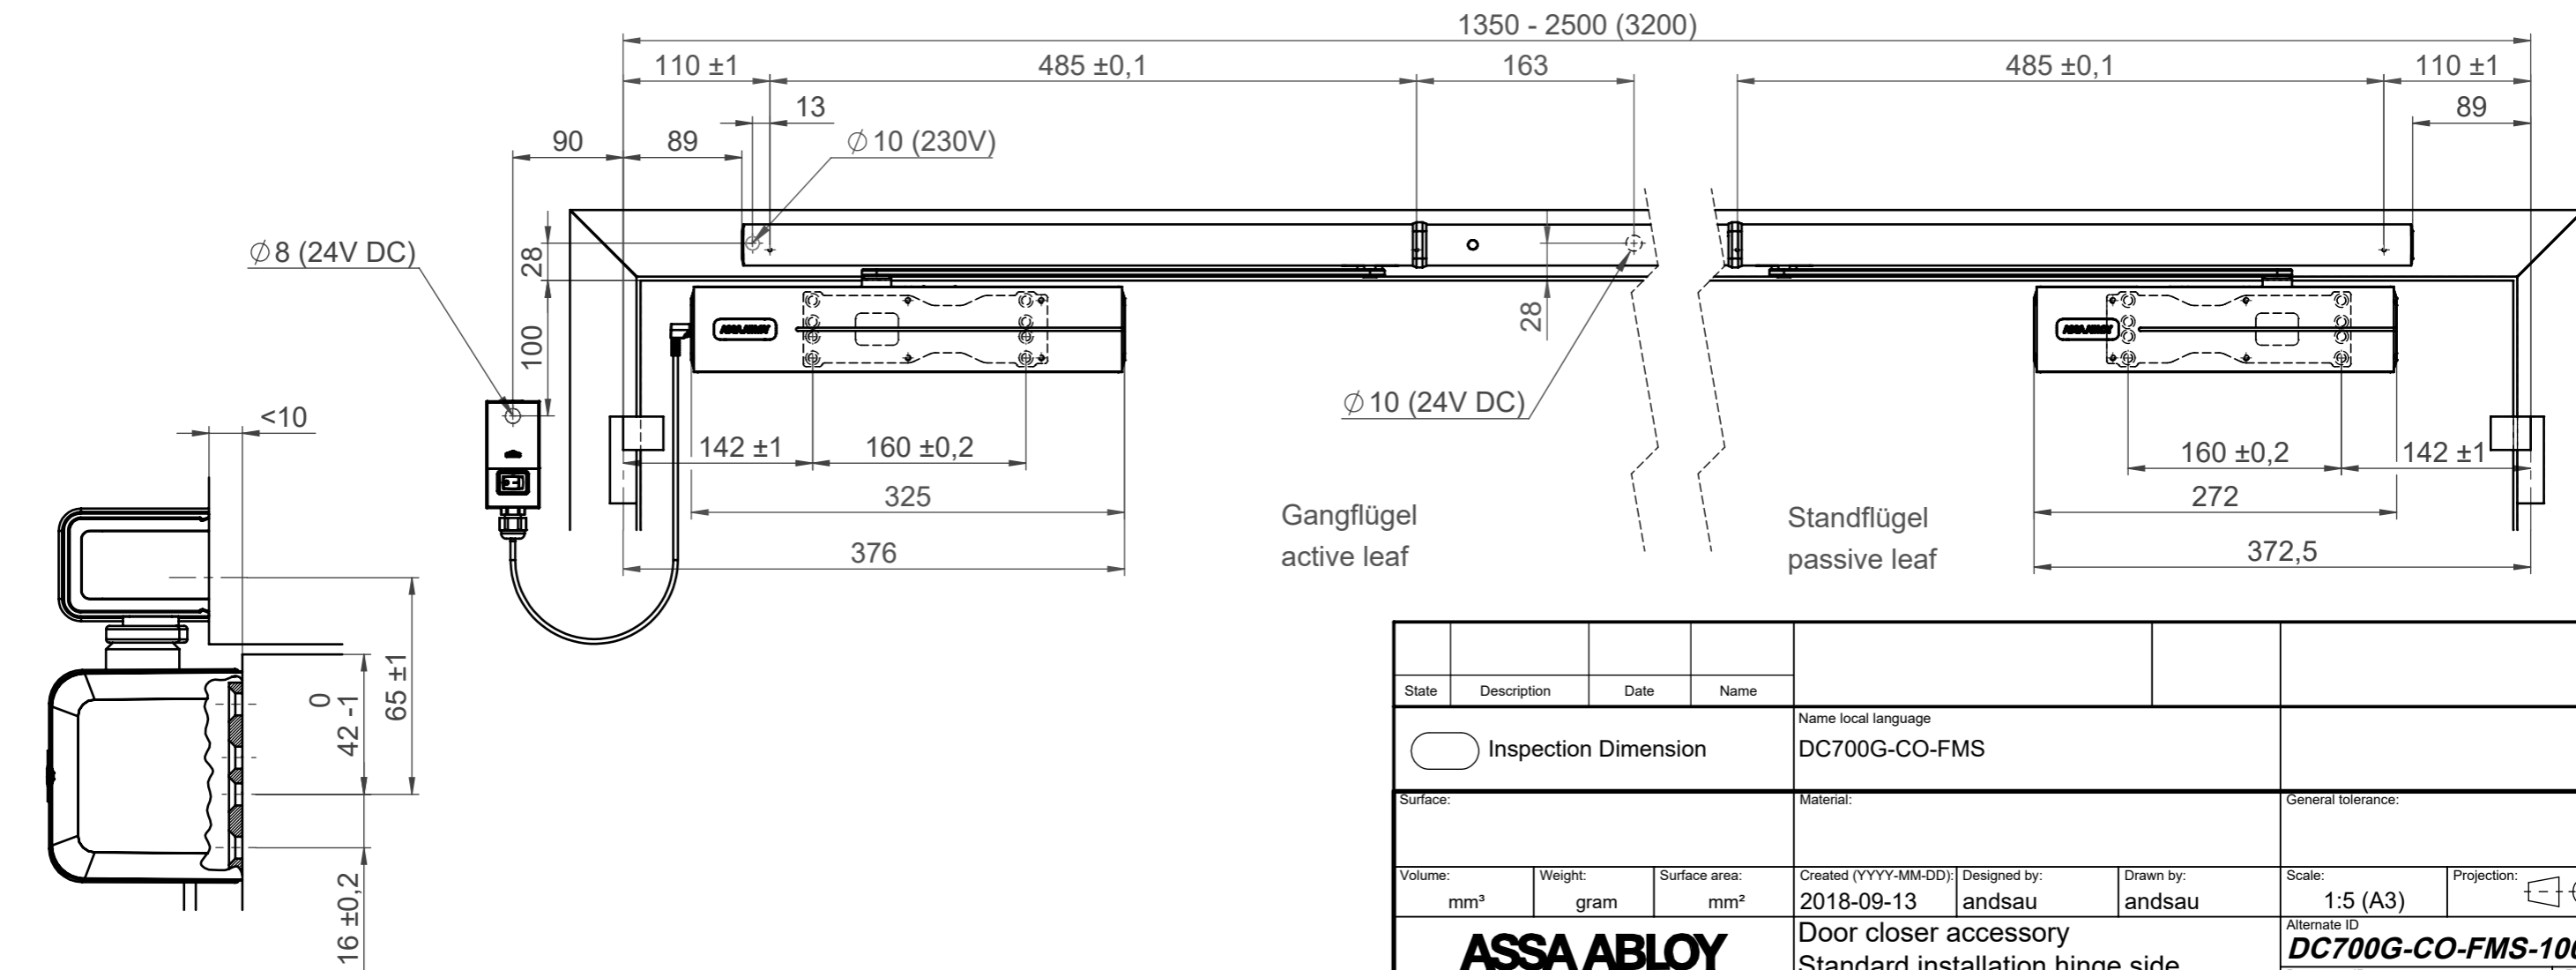

This work is copyright and no part may be reproduced, by any process, nor may any other exclusive right be exercised without the permission of ASSA ABLOY.

Direktbefestigung direct installation

1350 - 2500 (3200)

Befestigung mit Montageplatte installation with mounting plate

1350 - 2500 (3200)

State	Description	Date	Name						
Inspection Dimension				Name local language		DC700G-CO-FMS			
Surface:				Material:		General tolerance:			
Volume:	Weight:	Surface area:	Created (YYYY-MM-DD):	Designed by:	Drawn by:	Scale:	Projection:		
mm ³	gram	mm ²	2018-09-13	andsau	andsau	1:5 (A3)			
ASSA ABLOY			Door closer accessory			Alternate ID			
ASSA ABLOY Sicherheitstechnik GmbH			Standard installation hinge side			DC700G-CO-FMS-1000			
			Normalmontage Bandseite			Document ID		Rev.:	
						D001007564-001		1	