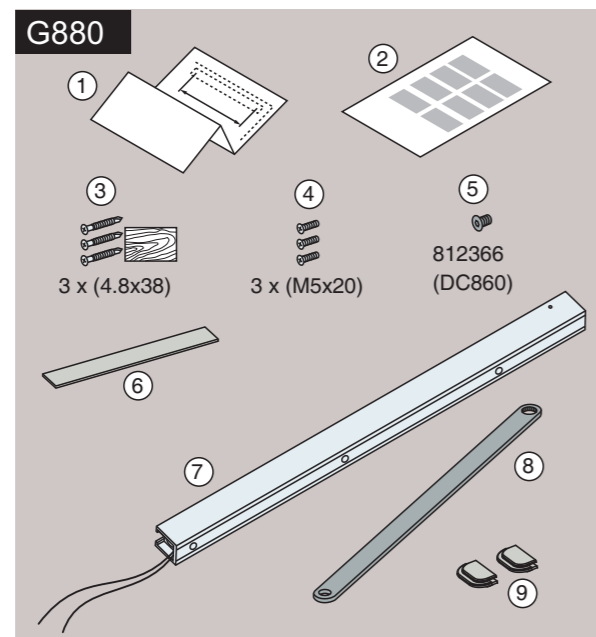

G880 **ASSA ABLOY**
Installation Instructions

ASSA ABLOY is the global leader in door opening solutions, dedicated to satisfying end-user needs for security, safety and convenience.

ASSA ABLOY

Abloy Oy
P.O.Box 108
80101 Joensuu
FINLAND
Tel.: +358-20 599 2501
Fax: +358-20 599 2209
www.assaabloy.com