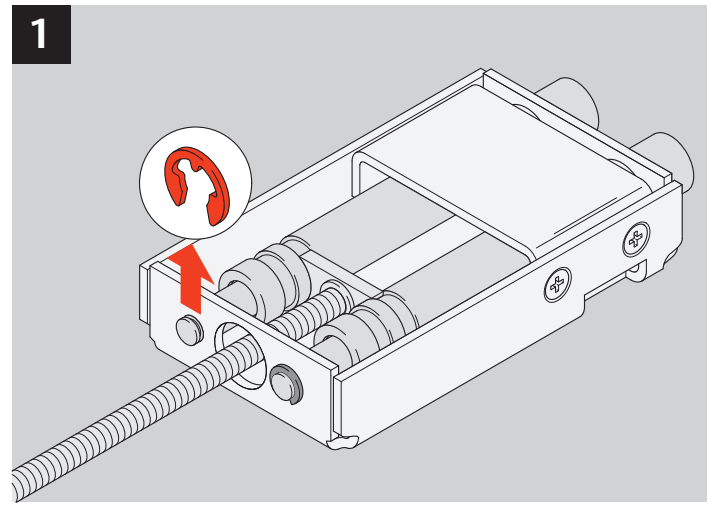

Montageanleitung
Türöffnungswinkel 110°

Mounting Instructions
Opening Angle 110°

ZIKON

ASSA ABLOY

P84 5 202 0A

Protectorriegel DRS
Protector Bar DRS

ASSA ABLOY, the global leader in
door opening solutions

ASSA ABLOY is the global leader in door opening solutions dedicated to satisfying end-user needs for security, safety and convenience.