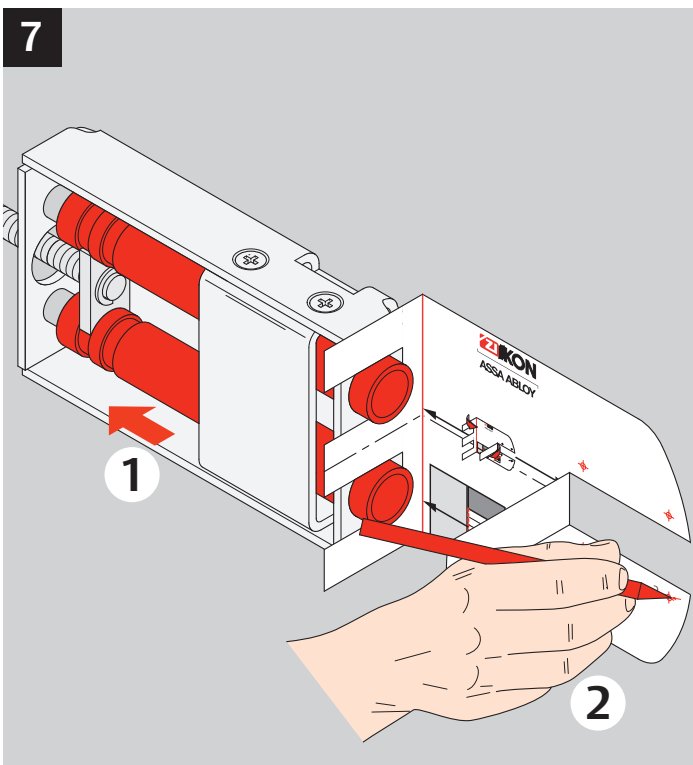

ASSA ABLOY is the global leader in door opening solutions dedicated to satisfying end-user needs for security, safety and convenience.

ZIKON

ASSA ABLOY

ASSA ABLOY
Sicherheitstechnik GmbH
Goerzallee 299
14167 Berlin
Phone +49 30 81 06-0
Fax +49 30 81 06-26 00
www.assaabloy.de