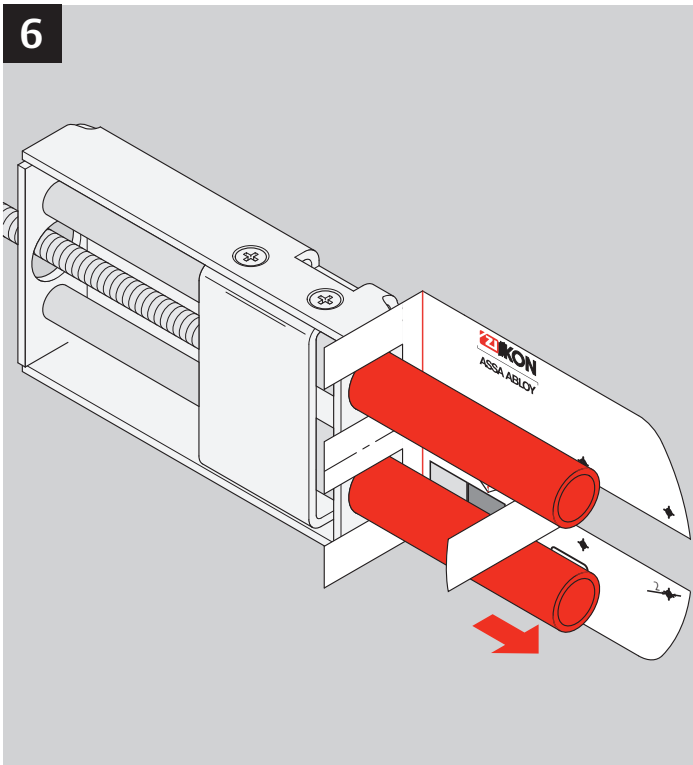

ASSA ABLOY is the global leader in door opening solutions dedicated to satisfying end-user needs for security, safety and convenience.

ZIKON

ASSA ABLOY

ASSA ABLOY
Sicherheitstechnik GmbH
Goerzallee 299
14167 Berlin
Phone +49 30 81 06-0
Fax +49 30 81 06-26 00
www.assaabloy.de