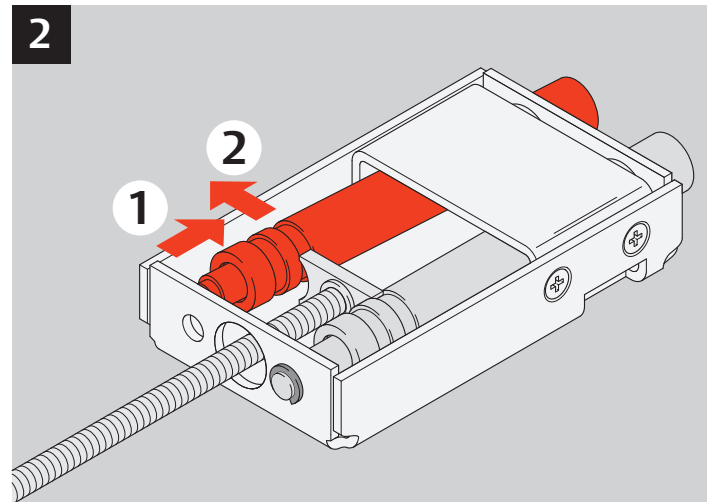

Montageanleitung
Türöffnungswinkel 110°

Mounting Instructions
Opening Angle 110°

ZIKON

ASSA ABLOY

P84 5 202 0A

Protectorriegel DRS
Protector Bar DRS

ASSA ABLOY, the global leader in
door opening solutions

ASSA ABLOY is the global leader in door opening solutions dedicated to satisfying end-user needs for security, safety and convenience.