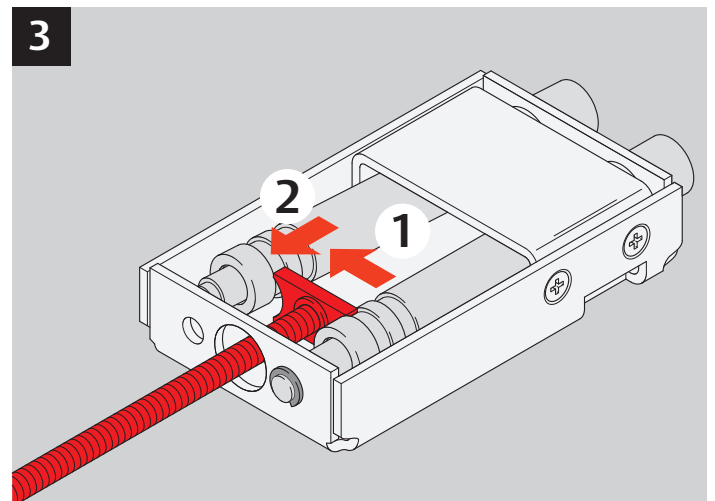

Montageanleitung
Türöffnungswinkel 110°

Mounting Instructions
Opening Angle 110°

ZIKON

ASSA ABLOY

P84 5 202 0A

Protectorriegel DRS
Protector Bar DRS

ASSA ABLOY, the global leader in
door opening solutions

ASSA ABLOY is the global leader in door opening solutions dedicated to satisfying end-user needs for security, safety and convenience.