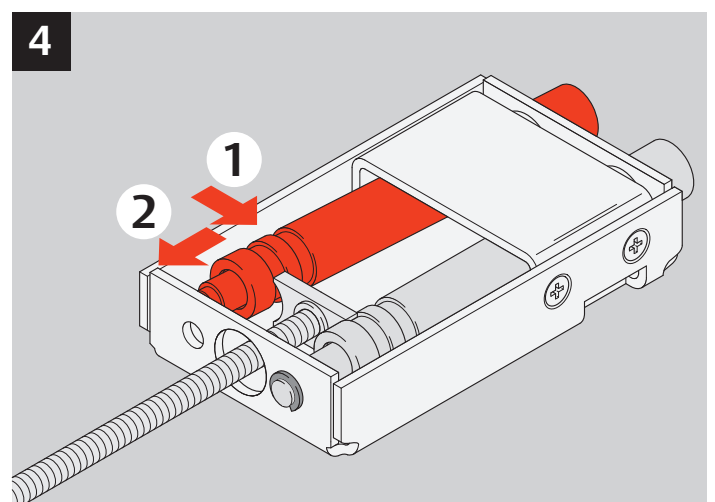

Montageanleitung
Türöffnungswinkel 110°

Mounting Instructions
Opening Angle 110°

ZIKON

ASSA ABLOY

P84 5 202 0A

Protectorriegel DRS
Protector Bar DRS

ASSA ABLOY, the global leader in
door opening solutions

ASSA ABLOY is the global leader in door opening solutions dedicated to satisfying end-user needs for security, safety and convenience.