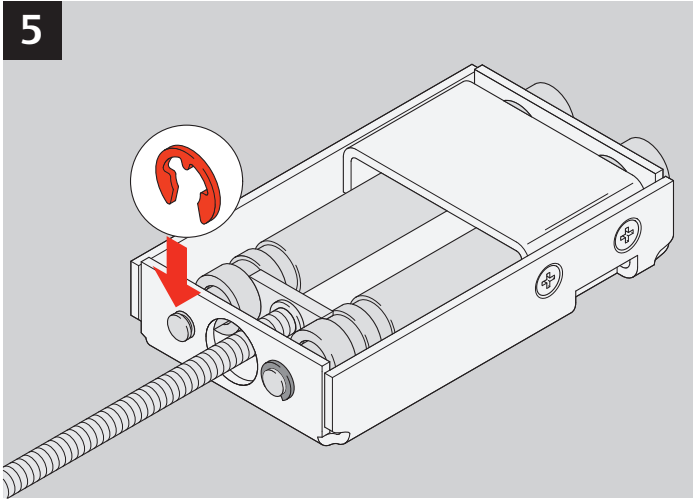

ASSA ABLOY is the global leader in door opening solutions dedicated to satisfying end-user needs for security, safety and convenience.

ZIKON

ASSA ABLOY

ASSA ABLOY
Sicherheitstechnik GmbH
Goerzallee 299
14167 Berlin
Phone +49 30 81 06-0
Fax +49 30 81 06-26 00
www.assaabloy.de