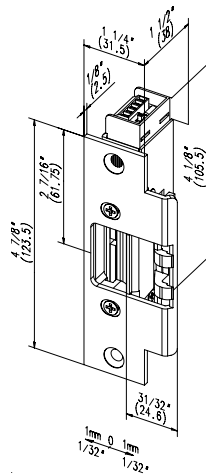

CE 77V54U
Grade 1