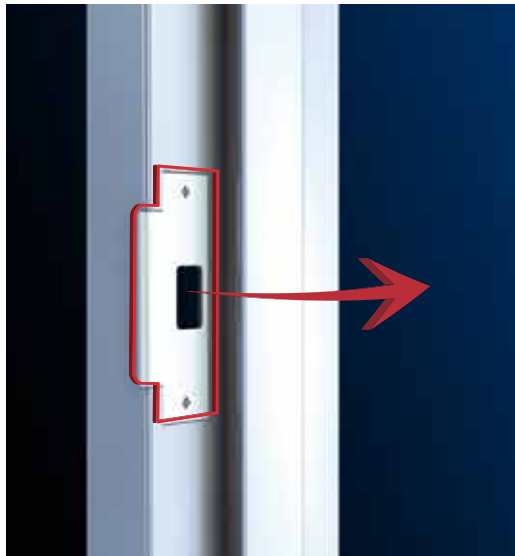

Simply replace the standard mechanical plate with the new World Strike – no drilling or cutting is necessary.

Further benefits are the concealed mounting to increased door frame stability and satisfy the architects needs.

World Strikes are designed for both heavy-duty and standard applications with the all-in-one 77V54 offering dual voltage and fail-safe/-secure operation. A deep latch cavity accommodates locksets with a 5/8" to 3/4" throw (3/4" requires 1/8" door gap) in metal, wood, or aluminium frames.

Optional

- Field selectable
- Monitoring
- Symmetrical

Application Cylindrical

- Works with all major cylindrical locks

Your Benefits

The New World Strike

Quick and
easy to install

STEP 1
Remove standard plate

STEP 2
Install the World Strike. No cutting, no drilling.

No cut out any more!

- Fast and easy, saves time and money.
- Simply replace the standard mechanical plate with the world strike.
- No cutting or drilling of frame required.
- Designed for heavy-duty and standard applications.