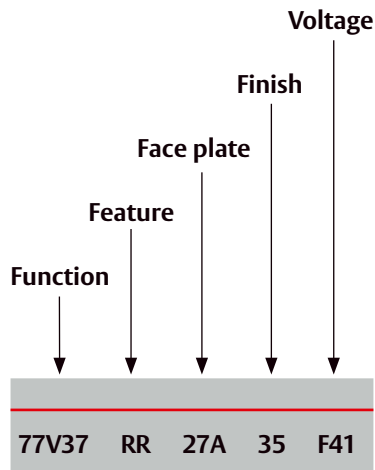

STEP 3
Done!

Cylindrical Version

effeff now adjustable.

The market leading World Strike has just been improved, now we offer even more reasons to select the World Strike, we have added Vertical and Horizontal adjustment. Just 2 more great reasons to select the effeff World Strike.

CE 77V17 Series
Grade 3

CE 77V54U
Grade 1

CE 77V142
Grade 1

How to order

	Function	Grade	Feature	Face Plate	Finish	Voltage	Amps
77V17 Series	77V17 (fail secure)	3	-- (no monitoring)	27A (short)	35 (Stainless Steel)	E41 (12V DC; fail secure)	.27
			RR (with monitoring)			F41 (24V DC; fail secure)	.12
	77V37 (fail safe)	3	-- (no monitoring)	27A (short)	35 (Stainless Steel)	E91 (12V DC; fail safe)	.235
			RR (with monitoring)			F91 (24V DC; fail safe)	.150
77V54U Series	77V54U (fail secure / fail safe)	1	- (no monitoring)	27A (short)	35 (Stainless Steel)	Q31 (12/24V AC/DC)	.210 (12V) .105 (24V)
			R (with monitoring)				
77V142 Series	77V142 (fail secure / fire rated)	1	F (no monitoring)	27A (short)	35 (Stainless Steel)	Q34 (12/24V AC/DC)	.210 (12V) .105 (24V)
			R (with monitoring)				