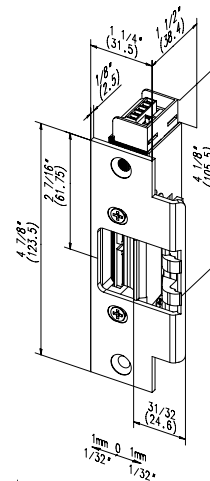

CE 77V142
Grade 1