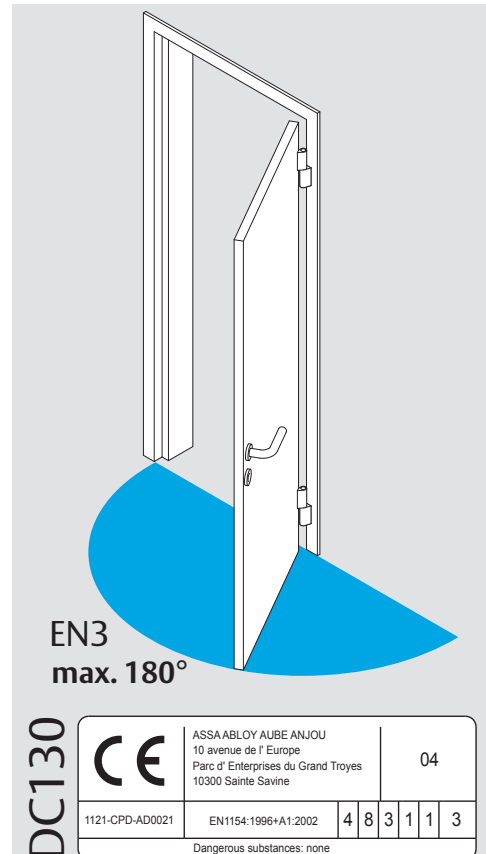

Installation Instructions

D1004401

ASSA ABLOY is the global leader in door opening solutions, dedicated to satisfying end-user needs for security, safety and convenience.

ASSA ABLOY

ASSA ABLOY Aube Anjou
10, avenue de l'Europe
CS 50024 Sainte Savine
10304 TROYES Cedex-France
Tél. : +33 (0)3 25 42 30 30
Tél. : +33 (0)3 25 42 30 30