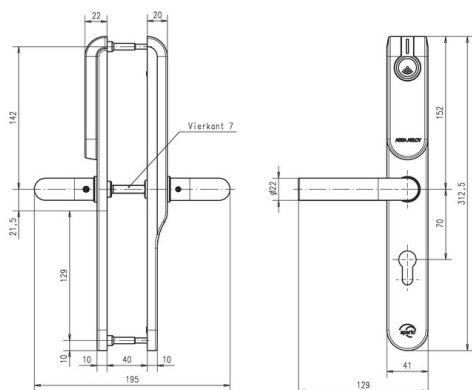

## Product description

- Access decision is made by the AAperio® escutcheon based on access data on card - access data are written on card via EAC system updater
- Can be used with all European (DIN) mortise locks - in wooden, steel and tubular-frame doors
- Main electronics (RFID + radio) outside - security-relevant electronics inside
- Outside handle rotates freely - inside handle always engaged
- LED for status visualisation

## Scope of delivery

- 1 escutcheon with battery (Lithium CR123A) and installation instructions
- Screws, drilling template and tool (for inserting cables)

## Technical data - Standard escutcheon

	<b>Approvals</b>	CE
	<b>Dimension</b>	312 x 41 x 10/20 mm (H x W x D)
	<b>Version</b>	Basic = internal doors to category 2
	<b>Handle</b>	L-Shape, U-Shape
	<b>Surface</b>	Stainless steel brushed (ST)
	<b>Distance</b>	70mm with spindle 7mm
	<b>Door leaf thickness</b>	Door leaf between 35 and 95 mm thick, in 10mm increments
	<b>Backset</b>	> 40 mm
	<b>Battery</b>	1 x Lithium CR123A
	<b>Battery life</b>	30 openings per day for 49 months
	<b>Radio standard</b>	IEEE 802.15.4 (2.4 GHz)
	<b>Encryption (radio communication)</b>	AES 128 bits
	<b>Class of protection</b>	IP 52
	<b>Operating temperature range</b>	0°C to 60°C
	<b>Relative humidity</b>	< 85% (condensation-free)
	<b>Status</b>	LED (red/green/orange)
	<b>RFID Technologies (Based on reader type)</b>	MIFARE Classic® / MIFARE® DESFire® EV1
	<b>RFID reading</b>	UID / Sektor / Block / Application / File
	<b>RFID Reading range</b>	< 4 cm
	<b>OSS Standard Offline</b>	Optional available (MIFARE® DESFire®, LEGIC® Advant)