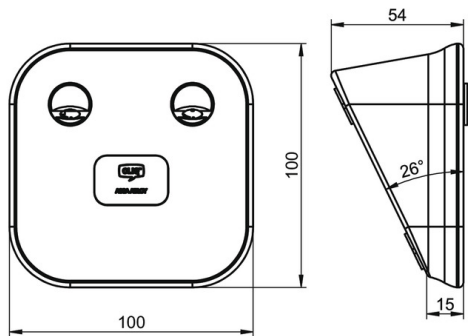

Desk programming device set VERSO® CLIQ VP04

Incl. USB connection cable and manual

IKON

ASSA ABLOY

Product description

- Communication interface for secure data transmission between CLIQ Manager and the programming key
- Reading station for the event memory in the electromechanical user key (E2+E3) + programming of E3 keys
- Information defined in the software (e.g. time zone, summer/winter time) are uploaded to the electromechanical user key via the programming unit
- With USB port