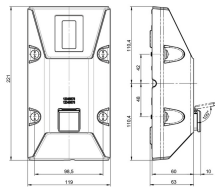

Vandalism proof wall programming device VERSO®CLIQ- Remote VR03

Fixed-site station for programming VERSO®CLIQ user keys

IKON

ASSA ABLOY

Overview of Advantages

- Supports PoE (Power over Ethernet)
- Connection and data exchange via network cable

Product description

- Connected by standard network cable
- Suitable for outdoor usage and vandalism hazard areas
- Permits changes to times and authorisations (depending on key type) as well the read-out of event logs
- Core exchange module for easy changing of the core by external influence
- Acoustic and optical signals for operating status and activity progress
- Changeable LED display
- Supports PoE (Power over Ethernet)
- 12...24 V external power supply
- Dust and rain cover available under (SUR=0 oder SUR=1)
- Organisation number selectable and visible at the front
- Vandalism-resistant IK9
- IP65 (only in connection with dust and rain cover SUR=1)

Scope of delivery

- 1 vandalism proof wall programming device

Suitable ASSA ABLOY products

- CLIQ Web Manager VS07/VS08

Variants that can be ordered

Article number

VR03