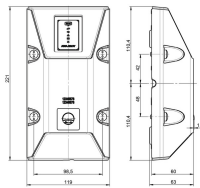

Vandalism proof wall programming device VERSO®CLIQ- Remote VR03

Fixed-site station for programming VERSO®CLIQ user keys

IKON

ASSA ABLOY

Overview of Advantages

- Supports PoE (Power over Ethernet)
- Connection and data exchange via network cable

Product description

- Connected by standard network cable
- Suitable for outdoor usage and vandalism hazard areas
- Permits changes to times and authorisations (depending on key type) as well the read-out of event logs
- Core exchange module for easy changing of the core by external influence
- Acoustic and optical signals for operating status and activity progress
- Changeable LED display
- Supports PoE (Power over Ethernet)
- 12...24 V external power supply
- Dust and rain cover available under (SUR=0 oder SUR=1)
- Organisation number selectable and visible at the front
- Vandalism-resistant IK9
- IP65 (only in connection with dust and rain cover SUR=1)

Scope of delivery

- 1 vandalism proof wall programming device

Suitable ASSA ABLOY products

- CLIQ Web Manager VS07/VS08

Variants that can be ordered

Article number

VR03